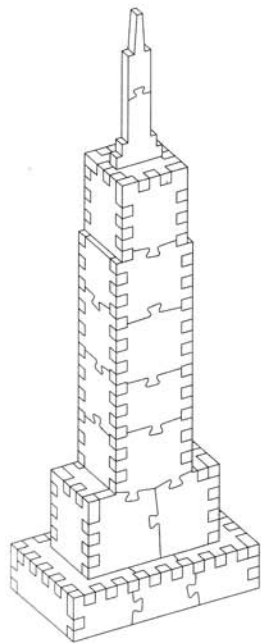

Instructions

Empire State Building

Left side
Côté gauche

Front view
Devant