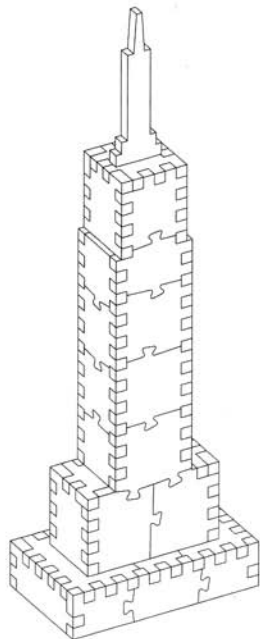

Right side
Côté droit

Back view
Arrière